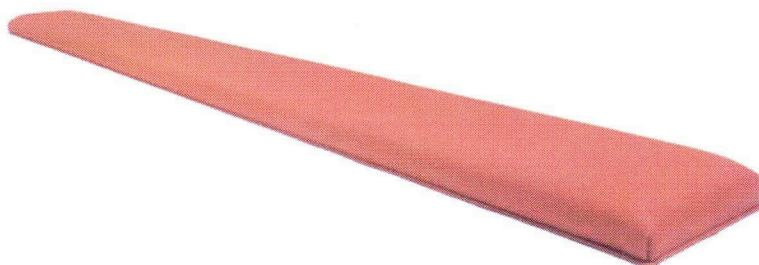

Eisenhour Church Furnishings

1137 Cleveland Rd. E. • P.O. Box 489 • Huron, OH 44839
1-800-686-0587 or 419-433-8071 • FAX 419-433-7559

COMMUNION RAIL CUSHIONS

Plywood Base Communion Rail Cushions:

Constructed with 5/8" plywood base, 1 1/2" kneeling foam, pullover compressed tight cover; AH Standard Kneeler Vinyl, Sherpa-Shire, Interweave Fabric patterns.

Spradling Rouge, Naugahyde, Enduratex Independence vinyl's

Welted Bottom Edge on All Sides, Non-Skid Tape on Bottom

Curved, Plywood Base

Add for 2" Foam

Reversible Communion Rail Cushions:

Constructed with 2" Kneeling Foam and Welted Edges.

- Reversible Styles Available in Sherpa/Shire & Interweave Only.

Reversible Standard

Curved, Reversible

Note: Prices are based on 8 to 12" Widths

Over 12" Widths, add 1.50 per inch.

Special ends: Fitted, Mitered, Rounded, Notched