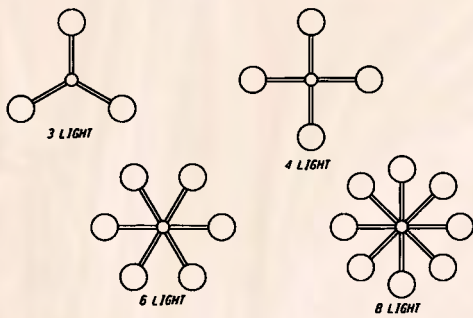

THE LAFAYETTE SERIES

703-PC-INC
Static Black
White Acrylic

FIXTURE	SIZE	LAMPING (add suffix)		OA LGTH
		INC	FLOR	
712-SC	12w..14h	1-200BR-40 3-60A	1-200BR-40 2-32PLT	4'
714-SC	14w..14h	1-300R-40 3-100A	1-300R-40 2-42PLT	4'