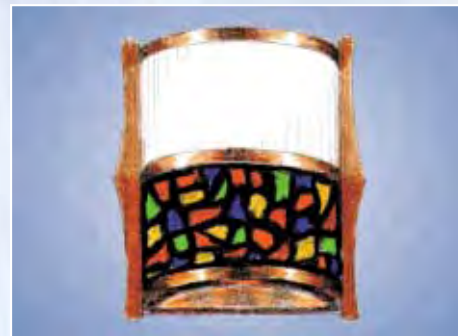

Curving hardwood battens are joined together by satin aluminum spinnings. Colorful inch thick chunk glass catches and glows from escaping light. Medium cherry and Reagan bronze shown.

FIXTURE	SIZE	LAMPING (add suffix)				OA LGTH
		INC	FLO	QTZ	MH	
1214-PC	16w..26h	1-300R-40 3-75A	1-300R-40 2-32PLT	1-250T-4DC DOWNLT*	1-100ED-17 DOWNLT*	8'
1216-PC	16w..32h	1-300R-40 6-75A	1-300R-40 4-32PLT	1-250T-4DC DOWNLT*	1-175ED-28 DOWNLT*	10'
1218-PC	18w..38h	1-500R-40 6-100A	1-500R-40 6-39PLL	1-500T-4DC DOWNLT*	1-250ED-28 DOWNLT*	10'
1220-PC	20w..44h	1-750R-52 9-100A	1-750R-52 6-50PLL	1-500T-4DC DOWNLT*	1-400ED-37 DOWNLT*	12'