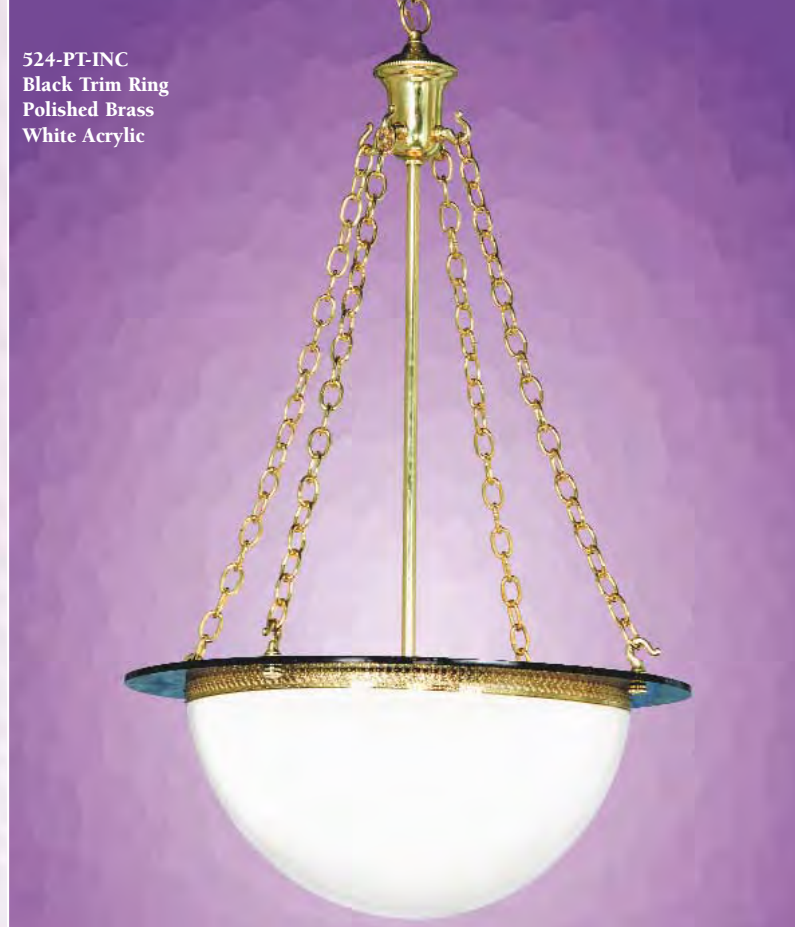

A beautiful acrylic bowl, pulled deep into a true hemisphere. It is accented by an ebony-black hand spun trim ring and acanthus leaf solid brass band. Extra-heavy oval chain suspension. Available in alabaster acrylic as well.

FIXTURE	SIZE	LAMPING (add suffix)	
		INC	FLOR
516-WT	16w..8h	2-60A	2-18PLT
524-WT	24w..12h	2-75A	2-26PLT

FIXTURE	SIZE	LAMPING (add suffix)				OA LGTH
		INC	FLOR	QTZ	MH	
516-PT	16w..24h	2-100A INTERIOR	2-32PLT INTERIOR	1-250T-4DC UPLIGHTS	1-100ED-17 UPLIGHTS	8'
524-PT	24w..32h	3-150A INTERIOR	4-32PLT INTERIOR	1-250T-4DC UPLIGHTS	1-175ED-28 UPLIGHTS	10'
536-PT	36w..44h	6-150A INTERIOR	6-39PLL INTERIOR	1-500T-4DC UPLIGHTS	1-250ED-28 UPLIGHTS	10'
548-PT	48w..56h	12-150A INTERIOR	10-50PLL INTERIOR	1-500T-4DC UPLIGHTS	1-400ED-37 UPLIGHTS	12'

*Quartz and metal halide uplights use alzak reflectors. Metal halide ballasts can be remote or canopy mounted. All fluorescent ballasts are internal to the fixture.