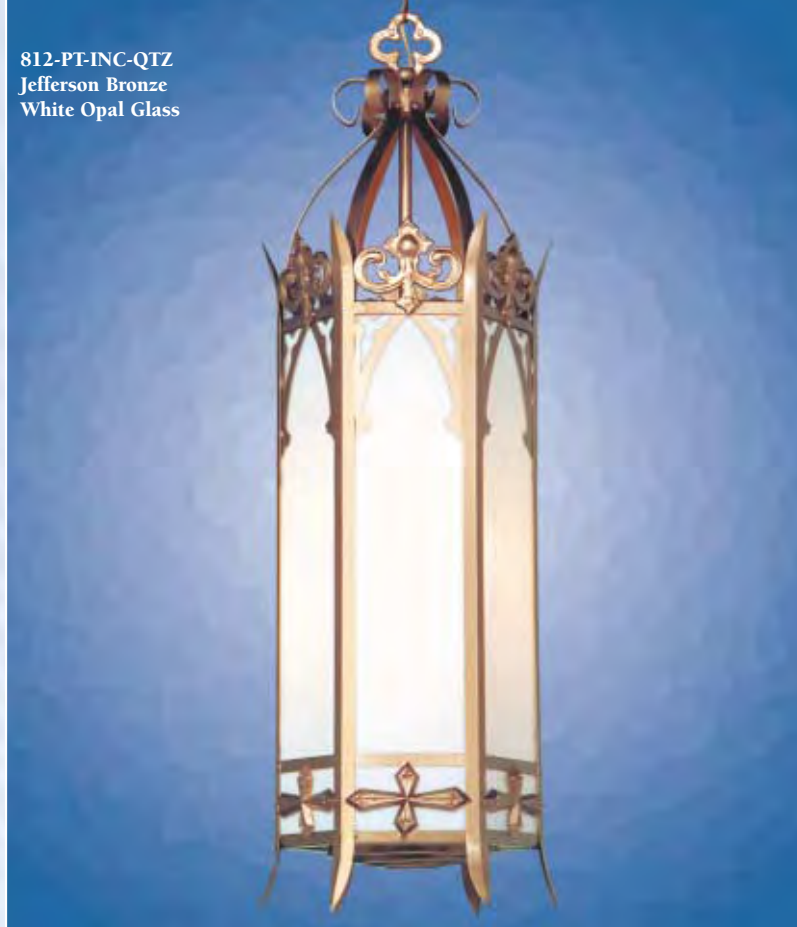

*Quartz and metal halide downlights available in this style. Consult factory.

As stately as the name implies! King William fixtures feature true old-style gothic arches, heavy top and bottom castings, a curved gothic strap crown and quatrafoil loop. Glass in your choice of streaked or white opal.