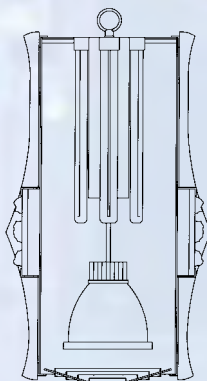

FIXTURE	SIZE	LAMPING (add suffix)				OA LGTH
		INC	FLO	QTZ	MH	
1214-PC	16w..26h	1-300R-40 3-75A	1-300R-40 2-32PLT	1-250T-4DC DOWNLT*	1-100ED-17 DOWNLT*	8'
1216-PC	16w..32h	1-300R-40 6-75A	1-300R-40 4-32PLT	1-250T-4DC DOWNLT*	1-175ED-28 DOWNLT*	10'
1218-PC	18w..38h	1-500R-40 6-100A	1-500R-40 6-39PLL	1-500T-4DC DOWNLT*	1-250ED-28 DOWNLT*	10'
1220-PC	20w..44h	1-750R-52 9-100A	1-750R-52 6-50PLL	1-500T-4DC DOWNLT*	1-400ED-37 DOWNLT*	12'

FIXTURE	SIZE	LAMPING (add suffix)	
		INC	FLO
1212-WC	12w..15h	2-60A	2-18PLT
1214-WC	14w..17h	2-75A	2-26PLT

*Quartz and metal halide downlights use alzak reflectors. Metal halide ballasts can be remote or canopy mounted. All fluorescent ballasts are internal to the fixture.

FIXTURE	SIZE	LAMPING (add suffix)	
		INC	FLO
1214-CC	14w..10h	3-60A	2-26PLT
1216-CC	16w..10h	3-75A	2-32PLT

1218-PC-FLO-RTZ