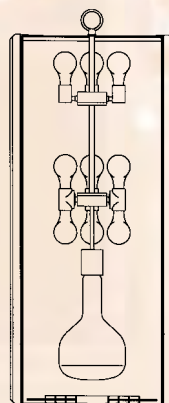

216-PC-INC