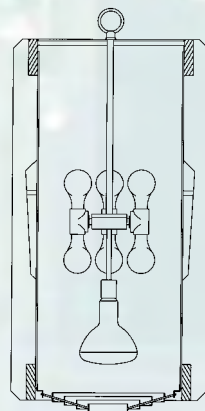

Solid hardwood frame and crosses are accented by sign-grade acrylic diffuser panels. This is a sturdy, primitive fixture, with tight joints and strong lines. Light oak wood finish shown. Crosses are optional.

FIXTURE	SIZE	LAMPING (add suffix)				OA LGTH
		INC	FLOR	QTZ	MH	
1314-PC	16w..18h	1-300R-40 3-75A	1-300R-40 2-32PLT	1-250T-4DC DOWNLT*	1-100ED-17 DOWNLT*	8'
1316-PC	16w..24h	1-300R-40 6-75A	1-300R-40 4-32PLT	1-250T-4DC DOWNLT*	1-175ED-28 DOWNLT*	10'
1318-PC	18w..30h	1-500R-40 6-100A	1-500R-40 6-39PLL	1-500T-4DC DOWNLT*	1-250ED-28 DOWNLT*	10'
1320-PC	20w..36h	1-750R-52 9-100A	1-750R-52 6-50PLL	1-500T-4DC DOWNLT*	1-400ED-37 DOWNLT*	12'

FIXTURE	SIZE	LAMPING (add suffix)	
		INC	FLOR
1312-WC	12w..14h	2-60A	2-18PLT
1314-WC	14w..16h	2-75A	2-26PLT

*Quartz and metal halide downlights use alzak reflectors. Metal halide ballasts can be remote or canopy mounted. All fluorescent ballasts are internal to the fixture.

1316-PC-CR-INC

FIXTURE	SIZE	LAMPING (add suffix)	
		INC	FLOR
1316-CC	16w..10h	3-60A	2-26PLT
1318-CC	18w..10h	3-75A	2-32PLT