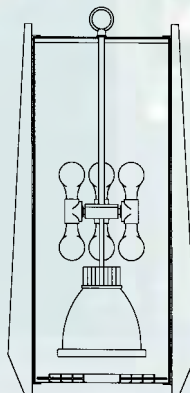

316-PC-INC-QTZ