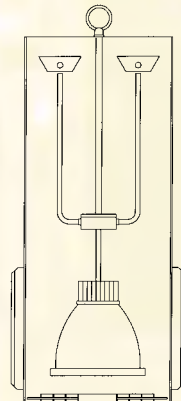

A striking solid aluminum pendant. Available in a variety of finishes with or without wood strips. Madison bronze and light oak shown. Powerful lamp options. For areas requiring only up and down lighting.

FIXTURE	SIZE	LAMPING (add suffix)				OA LGTH
		INC	FLOOR	QTZ	MH	
1110-PC	12w..18h	1-300R-40 3-75R-30	1-300R-40 2-32PLT	1-250T-4DC 2-100T-4UP	1-100ED-17 DOWNLT*	8'
1112-PC	12w..24h	1-300R-40 3-100R-30	1-300R-40 4-32PLT	1-250T-4DC 3-100T-4UP	1-175ED-28 DOWNLT*	10'
1114-PC	14w..30h	1-500R-40 3-150P-38	1-500R-40 2-42PLT	1-500T-4DC 4-100T-4UP	1-250ED-28 DOWNLT*	10'
1116-PC	14w..36h	1-750R-52 3-300R-40	1-750R-52 4-42PLT	1-500T-4DC 4-250T-4UP	1-400ED-37 DOWNLT*	12'

FIXTURE	SIZE	LAMPING (add suffix)	
		INC	FLOOR
1110-WC	10w..14h	2-60A	2-18PLT
1112-WC	12w..16h	2-75A	2-26PLT

*Quartz and metal halide downlights use alzak reflectors. Metal halide ballasts can be remote or canopy mounted. All fluorescent ballasts are internal to the fixture.

1114-PC-QTZ

FIXTURE	SIZE	LAMPING (add suffix)	
		INC	FLOOR
1112-CC	12w..10h	3-60A	2-26PLT
1114-CC	14w..10h	3-75A	2-32PLT