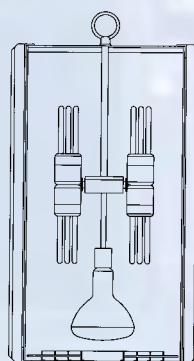

112-PC-FLO