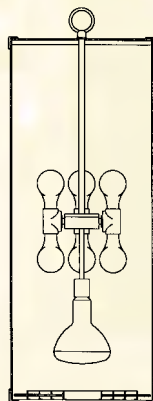

FIXTURE	SIZE	LAMPING (add suffix)				OA LGTH
		INC	FLOR	QTZ	MH	
1410-PC	10w..18h	1-300R-40 3-75A	1-300R-40 2-32PLT	1-250T-4DC DOWNLT*	1-100ED-17 DOWNLT*	8'
1412-PC	10w..24h	1-300R-40 6-75A	1-300R-40 4-32PLT	1-250T-4DC DOWNLT*	1-175ED-28 DOWNLT*	10'
1414-PC	12w..30h	1-500R-40 6-100A	1-500R-40 6-39PLL	1-500T-4DC DOWNLT*	1-250ED-28 DOWNLT*	10'
1416-PC	12w..36h	1-750R-52 9-100A	1-750R-52 6-50PLL	1-500T-4DC DOWNLT*	1-400ED-37 DOWNLT*	12'

FIXTURE	SIZE	LAMPING (add suffix)	
		INC	FLOR
1408-WC	8w..14h	2-60A	2-18PLT
1410-WC	10w..16h	2-75A	2-26PLT

*Quartz and metal halide downlights use alzak reflectors. Metal halide ballasts can be remote or canopy mounted. All fluorescent ballasts are internal to the fixture.

1414-PC-INC

FIXTURE	SIZE	LAMPING (add suffix)	
		INC	FLOR
1410-CC	10w..10h	3-60A	2-26PLT
1412-CC	12w..10h	3-75A	2-32PLT