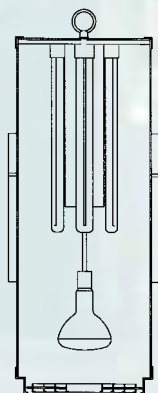

1614-PC-FLO