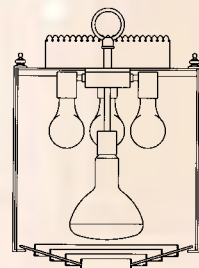

Wythe series pendants are handcrafted from solid brass, fitted with acanthus leaf crowns, and rustic pyramid knobs. Diffuser panels are available in glass or acrylics. Antique brass and streaked opal above.

FIXTURE	SIZE	LAMPING (add suffix)				OA LGTH
		INC	FLOR	QTZ	MH	
110-PT	12w..23h	1-300R-40 3-75A	1-300R-40 2-32PLT	1-250T-4DC DOWNLT*	1-100ED-17 DOWNLT*	8'
112-PT	12w..29h	1-300R-40 6-75A	1-300R-40 4-32PLT	1-250T-4DC DOWNLT*	1-175ED-28 DOWNLT*	10'
114-PT	14w..35h	1-500R-40 6-100A	1-500R-40 6-39PLL	1-500T-4DC DOWNLT*	1-250ED-28 DOWNLT*	10'
116-PT	16w..41h	1-750R-52 9-100A	1-750R-52 6-50PLL	1-500T-4DC DOWNLT*	1-400ED-37 DOWNLT*	12'

FIXTURE	SIZE	LAMPING (add suffix)	
		INC	FLOR
108-WT	8w..14h	2-60A	2-18PLT
110-WT	10w..16h	2-75A	2-26PLT

*Quartz and metal halide downlights use alzak reflectors. Metal halide ballasts can be remote or canopy mounted. All fluorescent ballasts are internal to the fixture.

112-ST-INC

FIXTURE	SIZE	LAMPING (add suffix)	
		INC	FLOR
114-CT	14w..10h	3-60A	2-26PLT
116-CT	16w..10h	3-75A	2-32PLT