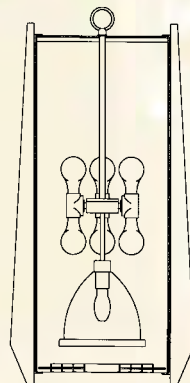

416-PC-INC-MH