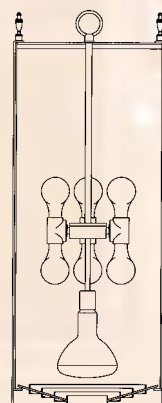

314-PT-INC