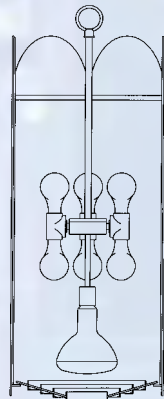

FIXTURE	SIZE	LAMPING (add suffix)				OA LGTH
		INC	FLOR	QTZ	MH	
710-PT	12w..22h	1-300R-40 3-75A	1-300R-40 2-32PLT	1-250T-4DC DOWNLT*	1-100ED-17 DOWNLT*	8'
712-PT	12w..28h	1-300R-40 6-75A	1-300R-40 4-32PLT	1-250T-4DC DOWNLT*	1-175ED-28 DOWNLT*	10'
714-PT	14w..34h	1-500R-40 6-100A	1-500R-40 6-39PLL	1-500T-4DC DOWNLT*	1-250ED-28 DOWNLT*	10'
716-PT	16w..40h	1-750R-52 9-100A	1-750R-52 6-50PLL	1-500T-4DC DOWNLT*	1-400ED-37 DOWNLT*	12'

FIXTURE	SIZE	LAMPING (add suffix)	
		INC	FLOR
708-WT	8w..17h	2-60A	2-18PLT
710-WT	10w..19h	2-75A	2-26PLT

*Quartz and metal halide downlights use alzak reflectors. Metal halide ballasts can be remote or canopy mounted. All fluorescent ballasts are internal to the fixture.

714-PT-INC

FIXTURE	SIZE	LAMPING (add suffix)	
		INC	FLOR
714-CT	14w..10h	3-60A	2-26PLT
716-CT	16w..10h	3-75A	2-32PLT