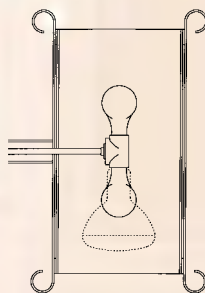

A curling Spanish-style chandelier. Made from rustproof aluminum and extruded acrylic, these simple but powerful fixtures can provide illumination for wide areas. Three light cluster shown in Static Black.

FIXTURE	SIZE	LAMPING (add suffix)				OA LGTH
		INC	FLOR	QTZ	MH	
703-PC	36w..22h	3-150P-38 3-100A	3-150P-38 3-32PLT	3-150T-4DC DOWNLT*	3-100ED-17 DOWNLT*	8'
704-PC	48w..22h	4-150P-38 4-100A	4-150P-38 4-32PLT	4-150T-4DC DOWNLT*	4-100ED-17 DOWNLT*	10'
706-PC	60w..22h	6-150P-38 6-100A	6-150P-38 6-32PLT	6-150T-4DC DOWNLT*	6-100ED-17 DOWNLT*	10'
708-PC	72w..22h	8-150P-38 8-100A	8-150P-38 8-32PLT	8-150T-4DC DOWNLT*	8-100ED-17 DOWNLT*	12'

FIXTURE	SIZE	LAMPING (add suffix)	
		INC	FLOR
710-WC	10w..16h	2-60A	2-18PLT
712-WC	12w..18h	2-75A	2-26PLT

*Quartz and metal halide downlights use alzak reflectors. Metal halide ballasts can be remote or canopy mounted. All fluorescent ballasts are internal to the fixture.

Lafayette Arm

FIXTURE	SIZE	LAMPING (add suffix)	
		INC	FLOR
716-CC	16w..10h	3-60A	2-26PLT
718-CC	18w..10h	3-75A	2-32PLT