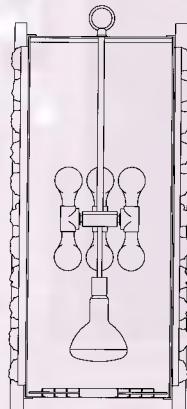

FIXTURE	SIZE	LAMPING (add suffix)				OA LGTH
		INC	FLOR	QTZ	MH	
1010-PC	12w..22h	1-300R-40 3-75A	1-300R-40 2-32PLT	1-250T-4DC DOWNLT*	1-100ED-17 DOWNLT*	8'
1012-PC	12w..28h	1-300R-40 6-75A	1-300R-40 4-32PLT	1-250T-4DC DOWNLT*	1-175ED-28 DOWNLT*	10'
1014-PC	14w..34h	1-500R-40 6-100A	1-500R-40 6-39PLL	1-500T-4DC DOWNLT*	1-250ED-28 DOWNLT*	10'
1016-PC	16w..40h	1-750R-52 9-100A	1-750R-52 6-50PLL	1-500T-4DC DOWNLT*	1-400ED-37 DOWNLT*	12'

FIXTURE	SIZE	LAMPING (add suffix)	
		INC	FLOR
1010-WC	10w..16h	2-60A	2-18PLT
1012-WC	12w..18h	2-75A	2-26PLT

*Quartz and metal halide downlights use alzak reflectors. Metal halide ballasts can be remote or canopy mounted. All fluorescent ballasts are internal to the fixture.

1014-PC-INC

FIXTURE	SIZE	LAMPING (add suffix)	
		INC	FLOR
1014-CC	14w..10h	3-60A	2-26PLT
1016-CC	16w..10h	3-75A	2-32PLT