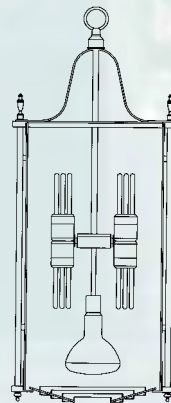

614-PT-FLOR