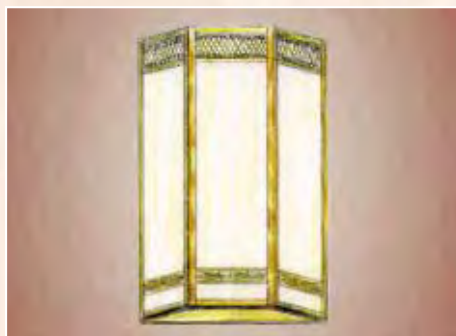

FIXTURE	SIZE	LAMPING (add suffix)	
		INC	FLOR
308-WT	8w..14h	2-60A	2-18PLT
310-WT	10w..16h	2-75A	2-26PLT